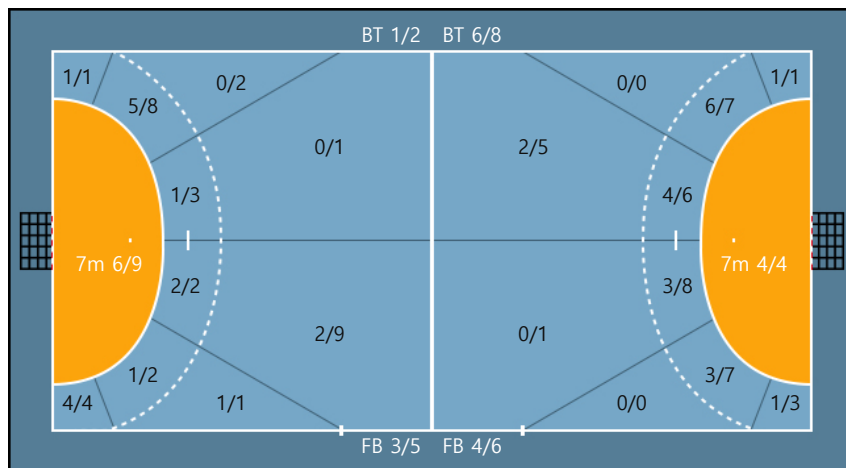

[신한 SOL Pay 23-24 핸드볼 H리그(일반부)]

Shot Distribution

2024. 01. 07 16:00 광명시민체육관

Referees : 허철영 / 구본욱
Technical officer : 남은영 / 이향걸
MVP : 88. 박조은(광주도시공사)

인천광역시청

24

9 : 12
15 : 12

24

광주도시공사

광주도시공사

Players

Goals / Shots

2. 방민서		
0/0	0/0	0/0
0/0	0/0	0/0
0/0	0/0	0/0

8. 이한솔		
0/0	0/0	0/0
0/0	0/0	0/0
1/1	0/0	0/0

9. 서아루		
1/1	0/0	0/0
0/0	0/0	0/0
1/1	0/0	2/2

11. 이아현		
1/1	0/0	2/2
0/0	0/0	0/1
3/3	0/0	0/2

17. 김서진		
0/0	0/0	0/0
0/0	0/0	0/0
1/1	0/0	0/0

18. 한승미		
0/0	0/0	0/0
0/0	0/0	0/0
0/0	0/0	0/0

19. 김금정		
0/1	0/0	0/0
0/1	0/0	0/0
0/0	0/0	0/0

20. 시미즈아이카		
0/0	0/0	0/0
0/0	0/0	0/0
0/0	0/0	0/0

21. 김금순		
0/0	0/0	0/0
0/0	0/0	1/1
1/1	0/0	2/3

22. 김수민		
1/1	0/0	0/0
0/0	0/0	0/0
1/1	0/0	0/0

Missed: 3 Post: 2

Post: 1

24. 박지호		
0/0	0/0	0/0
0/0	0/0	0/0
0/0	0/0	0/0

29. 김지현		
0/0	0/0	2/4
0/1	0/0	1/1
2/2	0/0	1/1

37. 유정원		
0/0	0/0	0/0
0/0	0/0	0/0
0/0	0/0	0/0

88. 박조은		
0/0	0/0	0/0
0/0	0/0	0/0
0/0	0/0	0/0

Missed: 2 Post: 1 Blocked: 2

Post: 1

Team

Goals / Shots

Team		
3/4	0/0	4/6
0/2	0/0	2/3
10/10	0/0	5/8

Missed: 5 Post: 5 Blocked: 2

Offense

Defense

Goalkeepers

Goals / Shots

37. 유정원		
0/0	0/0	1/1
0/0	0/0	0/0
1/1	0/0	0/0

88. 박조은		
3/3	0/3	2/2
1/2	0/1	1/4
9/11	2/2	4/6

2Min	2 Minute Suspensions	AS	Assists	BS	Block Shots	BT	Breakthroughs	RB	Rebound
DR	Disqualification with report	RC	Red cards	FB	Fast Breaks	G/S	Goals/Shots	BD	Blocked
S/S	Saves/Shots	YC	Yellow cards	ST	Steals	TF	Technical Faults	%	Efficiency