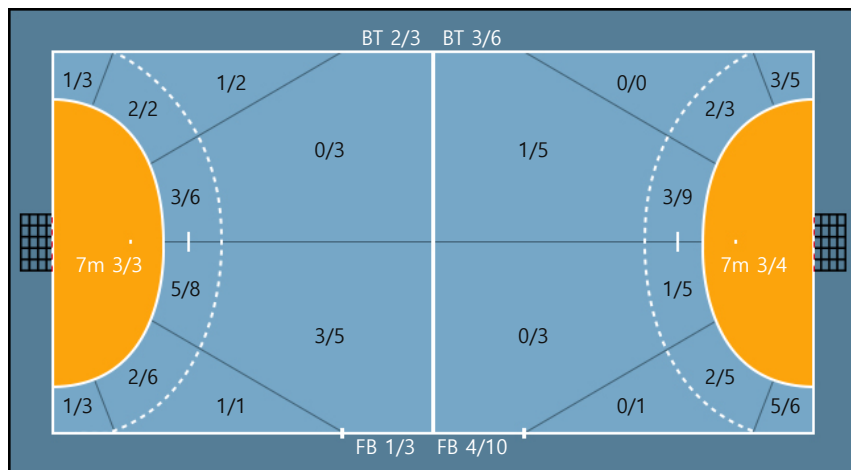

[신한 SOL Pay 23-24 핸드볼 H리그(일반부)]

Shot Distribution

2024. 01. 07 14:00 광명시민체육관

Referees : 정진영 / 이가을

Technical officer : 장면호 / 김영진

MVP : 1. 오사라(경남개발공사)

삼척시청   **20**   7 : 11   **22**   **경남개발공사**

13 : 11

경남개발공사

Players

Goals / Shots

1. 오사라		
0/0	0/0	0/0
0/0	0/0	0/0
0/0	0/0	0/0

2. 정예영		
0/0	0/1	0/0
0/0	0/0	0/0
0/0	0/1	0/0

11. 김연우		
0/0	0/0	0/0
0/0	0/0	0/0
0/0	0/0	0/0

12. 김채현		
0/0	0/0	0/0
0/0	0/0	0/0
0/0	0/0	0/0

13. 이연경		
1/1	0/1	0/0
1/1	0/0	1/1
0/0	0/1	2/3

Missed: 1 Post: 1

18. 배민희		
0/0	0/0	1/1
0/0	0/0	1/2
0/0	0/0	0/0

19. 김다민		
0/0	0/0	0/0
0/0	0/0	0/0
0/0	0/0	0/0

21. 유혜정		
0/0	0/0	0/0
0/0	0/0	0/0
1/1	0/0	0/1

23. 허유진		
0/0	0/1	1/1
0/0	0/0	0/0
1/1	0/0	1/2

24. 김소라		
1/3	2/2	1/1
0/0	0/0	1/2
0/1	0/0	0/0

Post: 1

Missed: 1 Post: 1

25. 김아영		
0/0	0/0	1/1
0/0	0/0	0/0
0/0	0/0	0/0

29. 김이슬		
0/0	0/0	0/0
0/0	0/0	0/0
0/0	0/0	0/0

31. 최지혜		
0/0	0/0	0/0
0/0	0/1	0/0
1/1	1/1	2/3

32. 김세진		
0/0	0/0	0/0
0/0	0/0	0/0
0/0	0/0	1/1

33. 이연승		
0/0	0/0	0/0
0/0	0/0	0/0
0/0	0/0	0/0

Team

Goals / Shots

Team		
2/4	2/5	4/4
1/1	0/1	3/5
3/4	1/3	6/10

Missed: 2 Post: 3 Blocked: 0

Offense

Defense

Goalkeepers

Goals / Shots

1. 오사라		
1/3	1/4	5/7
1/4	0/0	1/2
7/8	2/2	2/8

2Min	2 Minute Suspensions	AS	Assists	BS	Block Shots	BT	Breakthroughs	RB	Rebound
DR	Disqualification with report	RC	Red cards	FB	Fast Breaks	G/S	Goals/Shots	BD	Blocked
S/S	Saves/Shots	YC	Yellow cards	ST	Steals	TF	Technical Faults	%	Efficiency