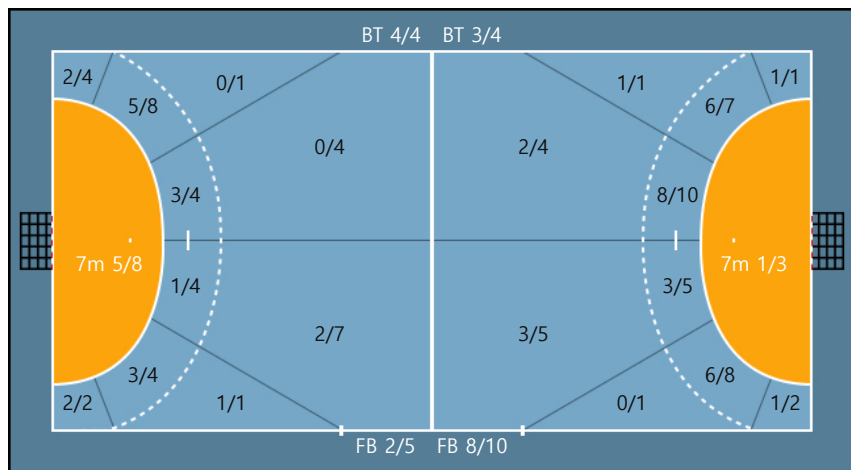

[신한 SOL Pay 23-24 핸드볼 H리그(일반부)]

Shot Distribution

2024. 01. 06 14:00 광명시민체육관

Referees : 구본옥 / 김도용
Technical officer : 오용기 / 김영진
MVP : 29. 유소정(SK슈가글라이더즈)

SK슈가글라이더즈   **32**   18 : 11   **24**   **대구광역시청**
대구광역시청

Players

Goals / Shots

2. 정연우		
0/0	0/0	0/0
0/0	0/0	0/0
0/0	0/0	0/0

3. 함지선		
0/1	0/0	0/0
0/0	0/0	0/2
1/1	0/0	2/2

7. 이원정		
0/0	0/0	1/1
0/0	0/0	0/0
0/0	0/0	1/1

9. 최경빈		
0/0	0/0	0/0
0/0	0/0	0/0
0/0	0/0	0/0

12. 이현정		
0/0	0/0	0/0
0/0	0/0	0/0
0/0	0/0	0/0

Post: 1

17. 박지원		
0/0	0/0	0/0
2/2	0/0	0/0
0/0	0/0	0/0

19. 허수림		
0/0	0/0	0/0
0/0	0/0	0/0
0/0	0/0	0/0

20. 황은진		
0/0	0/0	0/0
1/1	0/0	0/0
0/0	0/0	0/0

21. 김예진		
0/0	0/0	0/0
0/0	0/0	1/1
0/1	0/0	1/1

22. 김희진		
2/2	0/1	0/0
0/0	0/0	0/0
0/1	2/2	1/2

Post: 1

Missed: 1 Post: 1 Blocked:

1

25. 이예윤		
0/0	0/0	0/0
0/0	0/0	0/0
1/1	0/0	0/0

27. 김민진		
0/0	0/0	0/0
0/0	0/0	0/0
0/0	0/0	0/0

29. 노희경		
1/1	0/0	1/1
0/0	0/0	0/0
0/2	0/0	2/5

31. 지은혜		
2/4	0/0	0/0
1/2	0/0	0/0
0/0	0/0	1/1

56. 강은지		
0/0	0/0	0/0
0/0	0/0	0/0
0/0	0/0	0/0

Missed: 1

Post: 1 Blocked: 1

Missed: 2 Blocked: 1

Team

Goals / Shots

Team		
5/8	0/1	2/2
4/5	0/0	1/3
2/6	2/2	8/12

Missed: 4 Post: 4 Blocked: 3

Offense

Defense

Goalkeepers

Goals / Shots

12. 이현정		
0/0	0/0	0/0
0/0	0/0	0/0
1/1	0/0	0/0

56. 강은지		
6/8	2/2	7/7
2/7	0/0	3/6
3/4	2/2	6/6

2Min	2 Minute Suspensions	AS	Assists	BS	Block Shots	BT	Breakthroughs	RB	Rebound
DR	Disqualification with report	RC	Red cards	FB	Fast Breaks	G/S	Goals/Shots	BD	Blocked
S/S	Saves/Shots	YC	Yellow cards	ST	Steals	TF	Technical Faults	%	Efficiency