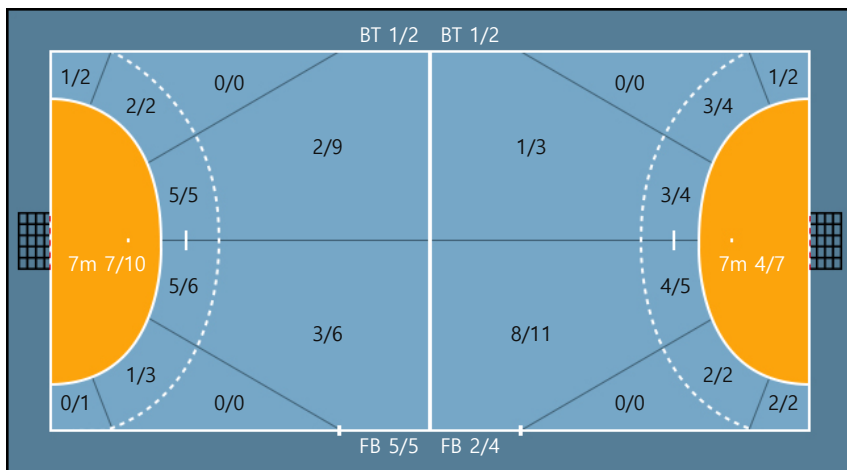

[신한 SOL Pay 23-24 핸드볼 H리그(일반부)]

Shot Distribution

2024. 01. 05 18:00 광명시민체육관

Referees : 구본옥 / 정진영
Technical officer : 남은영 / 이향걸
MVP : 13. 이연경(경남개발공사)

경남개발공사

28

15 : 13
13 : 13

26

인천광역시청

인천광역시청

Players

Goals / Shots

1. 최민정		
0/0	0/0	0/0
0/0	0/0	0/0
0/0	0/0	0/0

7. 신은주		
0/0	1/1	0/0
0/0	0/0	0/0
0/1	0/0	0/0

10. 임서영		
0/1	0/0	1/1
0/0	0/0	0/2
0/0	1/1	0/2

13. 한미슬		
0/0	0/0	0/0
0/0	0/0	0/0
0/0	0/0	0/0

16. 이가은		
0/0	0/0	0/0
0/0	0/0	0/0
0/0	0/0	0/0

17. 김설희		
0/0	0/0	2/2
0/0	0/0	1/1
1/1	0/0	1/1

18. 김한령		
0/1	0/0	0/0
0/0	0/0	0/0
1/3	0/0	0/0

23. 차서연		
1/1	0/0	0/0
0/0	0/0	0/0
0/0	0/0	2/2

24. 이효진		
1/1	0/0	1/1
0/0	0/0	0/1
4/5	1/1	1/2

26. 강주빈		
0/0	0/0	0/0
0/0	0/0	0/0
1/1	0/0	0/1

Missed: 1

Missed: 1 Post: 1 Blocked:

Blocked: 1

2

27. 강은서		
0/0	0/0	0/0
2/3	0/0	0/0
2/2	0/0	0/0

28. 김주현		
0/0	0/0	0/0
0/0	0/0	0/0
0/0	0/0	0/0

29. 신다래		
0/0	0/0	0/0
0/0	0/0	0/0
1/1	0/0	0/0

33. 신현진		
0/0	0/0	0/0
0/0	0/0	0/0
0/0	0/0	0/0

Blocked: 1

Missed: 1

Team

Goals / Shots

Team		
2/4	1/1	4/4
2/3	0/0	1/4
10/14	2/2	4/8

Missed: 3 Post: 1 Blocked: 4

Offense

Defense

Goalkeepers

Goals / Shots

1. 최민정		
0/0	0/0	0/0
0/0	0/0	2/2
2/2	0/0	0/0

16. 이가은		
5/6	0/0	6/7
1/4	0/0	2/5
6/8	2/2	2/2

2Min	2 Minute Suspensions	AS	Assists	BS	Block Shots	BT	Breakthroughs	RB	Rebound
DR	Disqualification with report	RC	Red cards	FB	Fast Breaks	G/S	Goals/Shots	BD	Blocked
S/S	Saves/Shots	YC	Yellow cards	ST	Steals	TF	Technical Faults	%	Efficiency