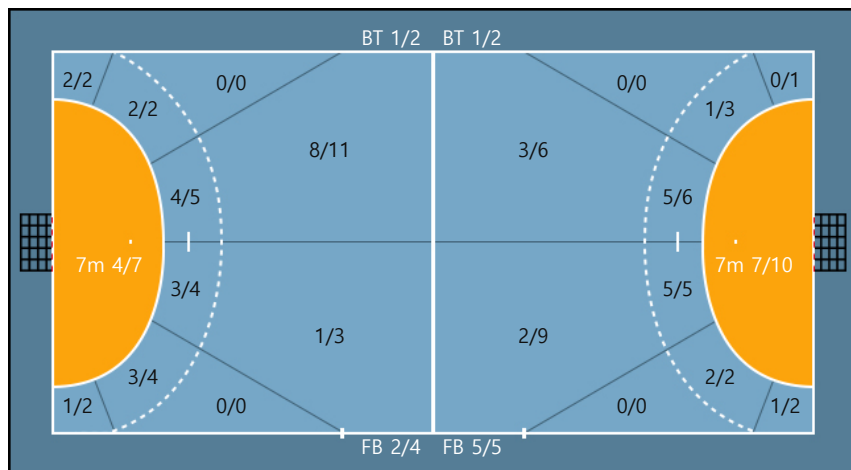

33. 이연승		
0/0	0/0	0/0
0/0	0/0	0/0
0/0	0/0	0/0

Missed: 1 Blocked: 1

Missed: 1

Team

Goals / Shots

Team		
5/6	0/0	6/7
1/4	0/0	4/7
8/10	2/2	2/2

Missed: 2 Post: 0 Blocked: 2

**Offense**