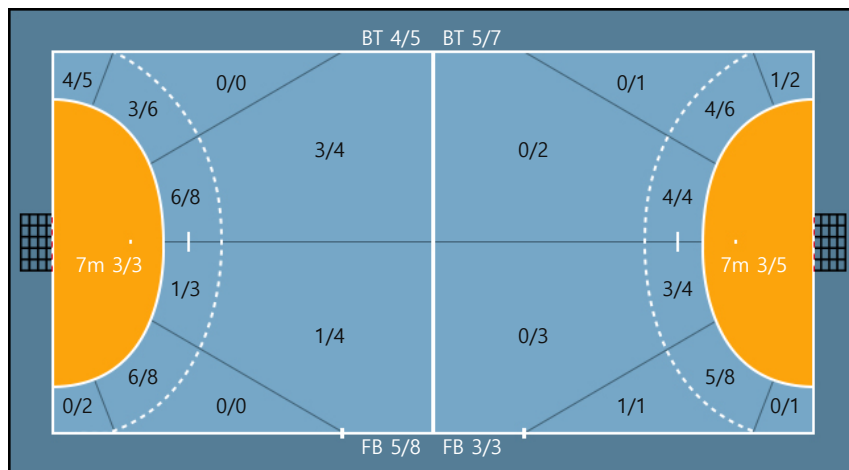

[신한 SOL Pay 23-24 핸드볼 H리그(일반부)]

Shot Distribution

2024. 01. 04 20:00 광명시민체육관

Referees : 정진영 / 이가을
Technical officer : 남은영 / 김영진
MVP : 39. 이혜원(부산시설공단)

부산시설공단

27

13 : 11
14 : 10

21

대구광역시청

부산시설공단

Players

Goals / Shots

7. 신진미		
2/2	0/0	0/0
0/0	0/0	0/1
1/1	0/0	0/0

9. 정가희		
1/1	1/2	0/0
0/0	0/0	0/1
0/0	0/0	0/0

10. 송해리		
1/1	0/1	0/0
0/0	0/0	0/0
0/0	1/1	1/1

14. 황수미		
0/0	0/0	0/0
0/0	0/0	0/0
0/0	0/0	0/0

17. 김진이		
0/0	0/0	0/0
0/0	0/0	0/0
0/0	0/0	0/0

Post: 1

18. 문수현		
0/0	0/0	0/0
0/0	0/0	1/1
0/1	0/0	0/0

19. 김다영		
1/1	0/0	0/0
0/0	0/0	0/0
1/2	0/0	2/3

39. 이혜원		
5/5	0/0	1/1
0/0	0/0	0/0
1/1	0/0	0/0

74. 이주현		
0/0	0/0	0/0
0/0	0/0	0/0
0/0	0/0	0/0

77. 박시연		
2/2	0/0	0/1
0/0	0/0	0/1
1/1	0/1	0/0

Blocked: 1

Missed: 1 Post: 1

86. 김수연		
0/0	0/0	0/0
0/0	0/0	0/0
0/0	0/0	0/0

88. 최유나		
0/0	0/0	0/0
0/0	0/0	0/0
0/0	0/0	0/0

91. 이지우		
0/0	0/0	1/1
0/0	0/0	0/0
0/0	0/1	0/0

96. 코스타조아나		
0/0	0/0	0/1
0/0	0/0	0/0
0/0	0/0	0/1

99. 몰토바알리나		
2/2	0/0	1/1
0/0	0/0	0/0
0/0	0/0	0/0

Team

Goals / Shots

Team		
14/14	1/3	3/5
0/0	0/0	1/4
4/6	1/3	3/5

Missed: 1 Post: 2 Blocked: 1

Offense

Defense

Goalkeepers

Goals / Shots

86. 김수연		
2/3	0/0	4/5
0/0	0/0	1/1
5/7	0/0	7/11

88. 최유나		
1/1	0/0	0/0
0/0	0/0	0/0
1/3	0/0	0/1

2Min	2 Minute Suspensions	AS	Assists	BS	Block Shots	BT	Breakthroughs	RB	Rebound
DR	Disqualification with report	RC	Red cards	FB	Fast Breaks	G/S	Goals/Shots	BD	Blocked
S/S	Saves/Shots	YC	Yellow cards	ST	Steals	TF	Technical Faults	%	Efficiency