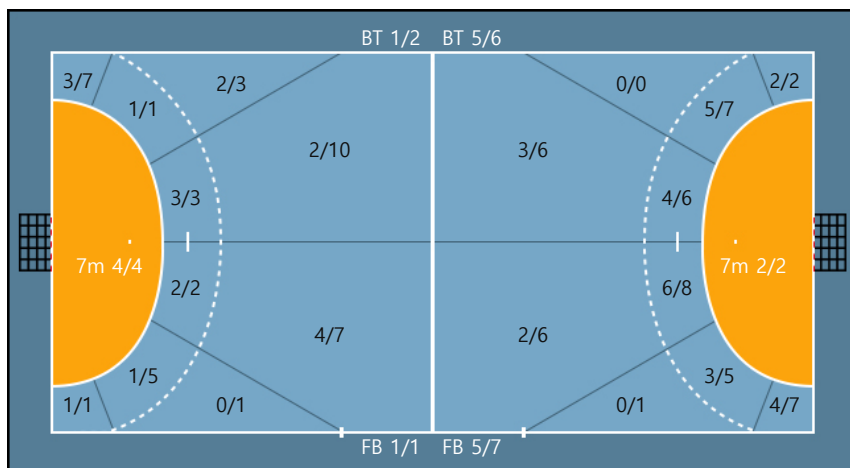

Missed: 3 Post: 3 Blocked: 1

Offense

Defense

Goalkeepers

Goals / Shots

86. 김수연		
6/7	1/1	3/5
4/5	0/0	0/2
5/5	3/6	7/11

2Min	2 Minute Suspensions	AS	Assists	BS	Block Shots	BT	Breakthroughs	RB	Rebound
DR	Disqualification with report	RC	Red cards	FB	Fast Breaks	G/S	Goals/Shots	BD	Blocked
S/S	Saves/Shots	YC	Yellow cards	ST	Steals	TF	Technical Faults	%	Efficiency